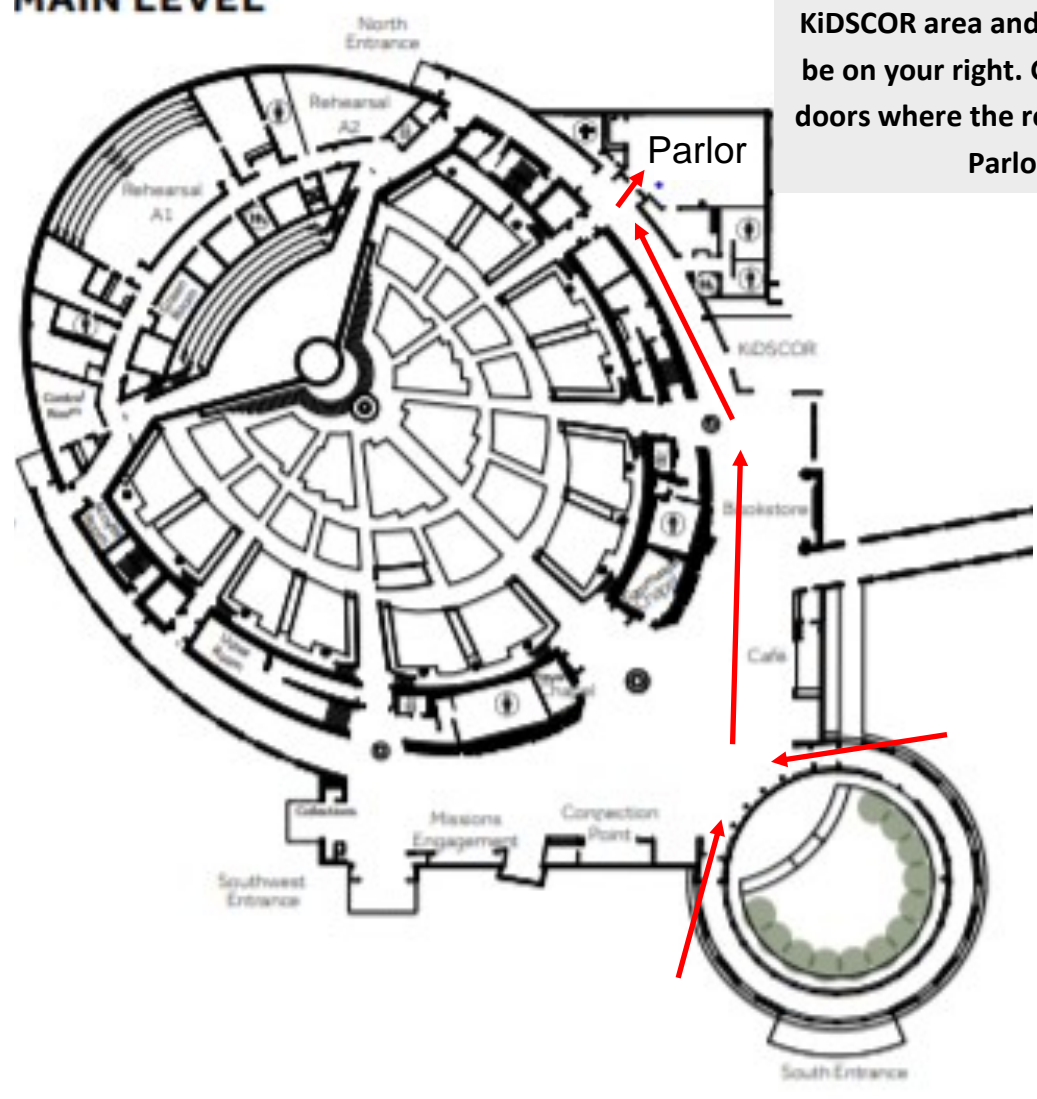

How to find the Parlor Room for the Johnson County chapter of The Compassionate Friends

Park in Lot A7 and enter the building through the doorways in the circle drop off area. Follow hallway to the right of the main Sanctuary doors down to the Parlor. You will go past the KiDSCOR area and the room will be on your right. Go in the glass doors where the room is marked Parlor.

MAIN LEVEL

* See Parking Lot map on next page

PARKING MAP

THE UNITED METHODIST
CHURCH OF THE RESURRECTION

LEAWOOD CAMPUS