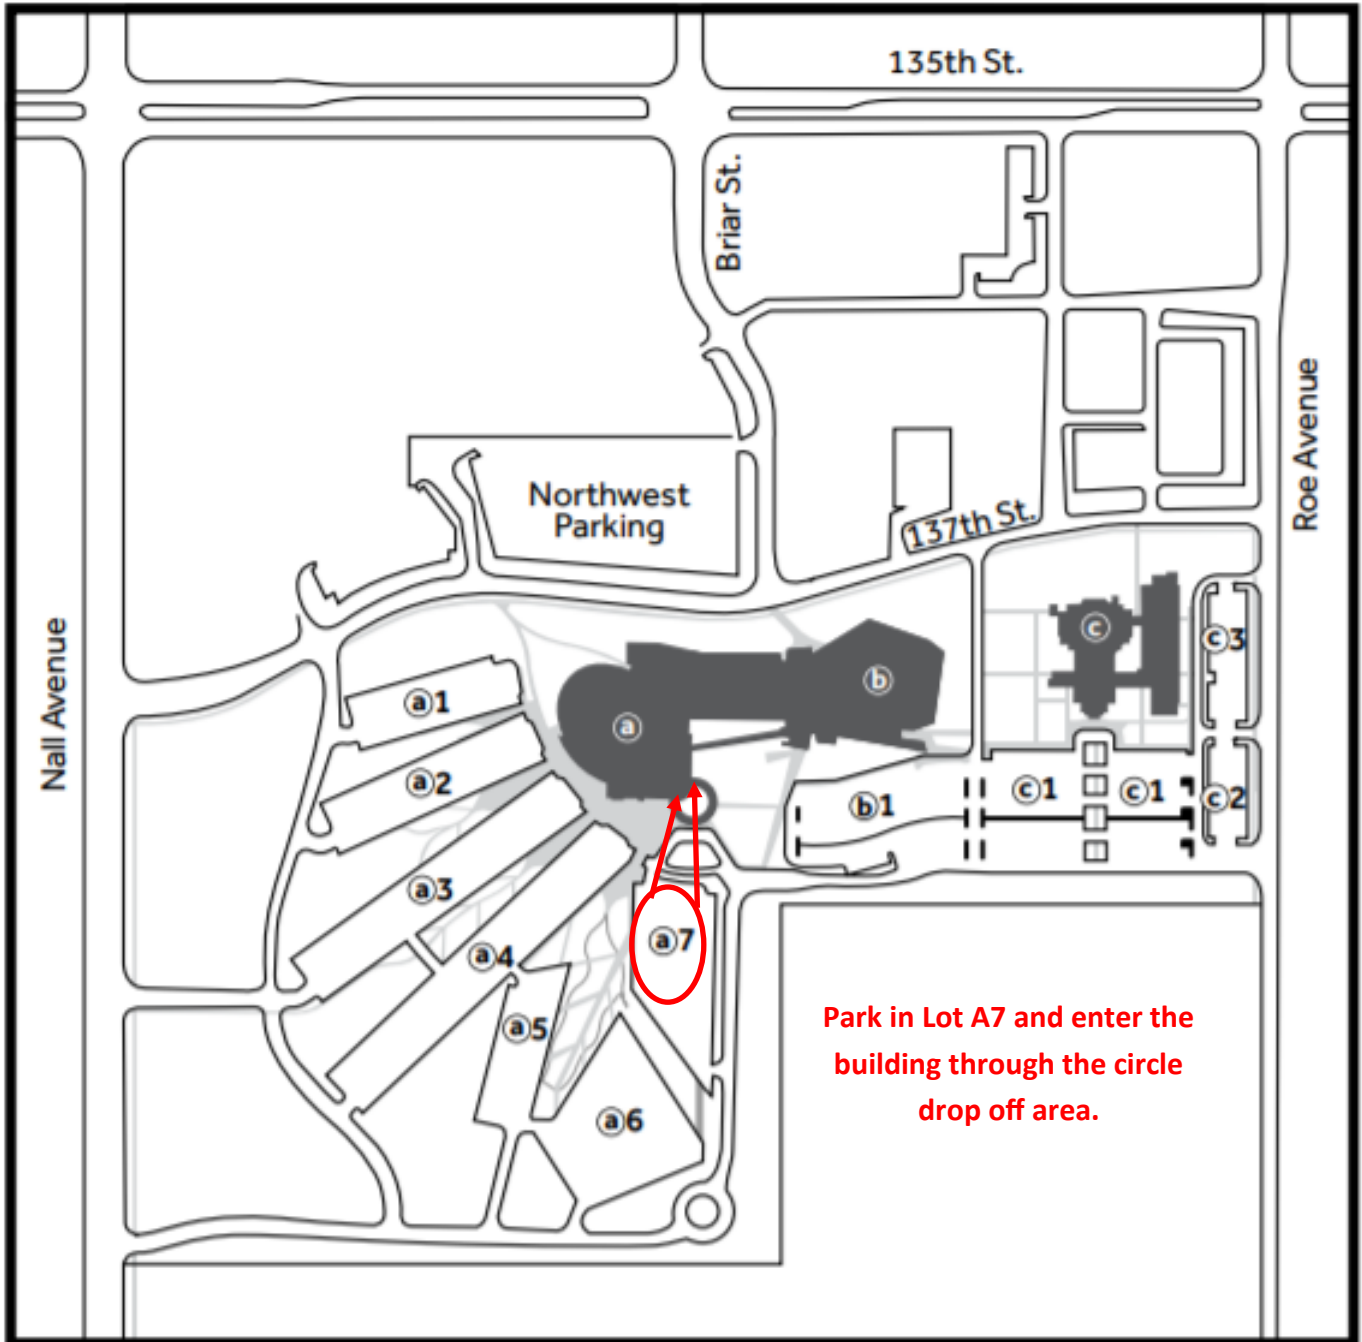

How to find the Parlor Room for the Johnson County chapter of The Compassionate Friends

Park in Lot A7 and enter the building through the doorways in the circle drop off area. Follow hallway to the right of the main Sanctuary doors down to the Parlor. You will go past the KiDSCOR area and the room will be on your right. Go in the glass doors where the room is marked Parlor.

MAIN LEVEL

* See Parking Lot map on next page

PARKING MAP

THE UNITED METHODIST
CHURCH OF THE RESURRECTION

LEAWOOD CAMPUS