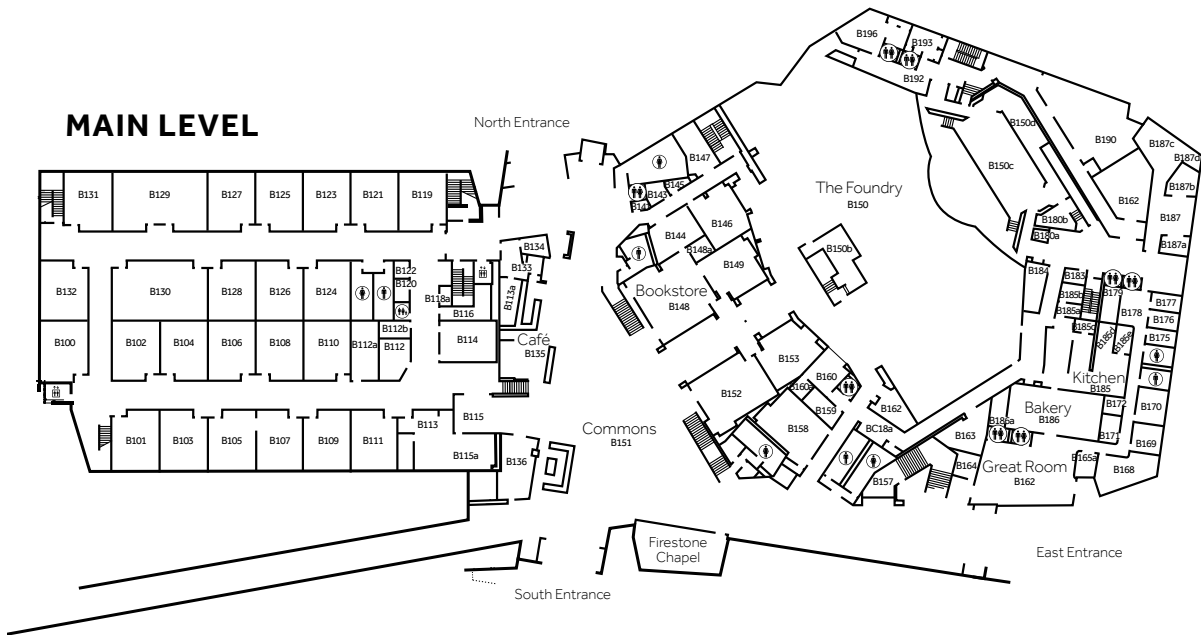

RESURRECTION

PARKING MAP

LEAWOOD CAMPUS

BUILDING

UPPER LEVEL

MAIN LEVEL

LOWER LEVEL