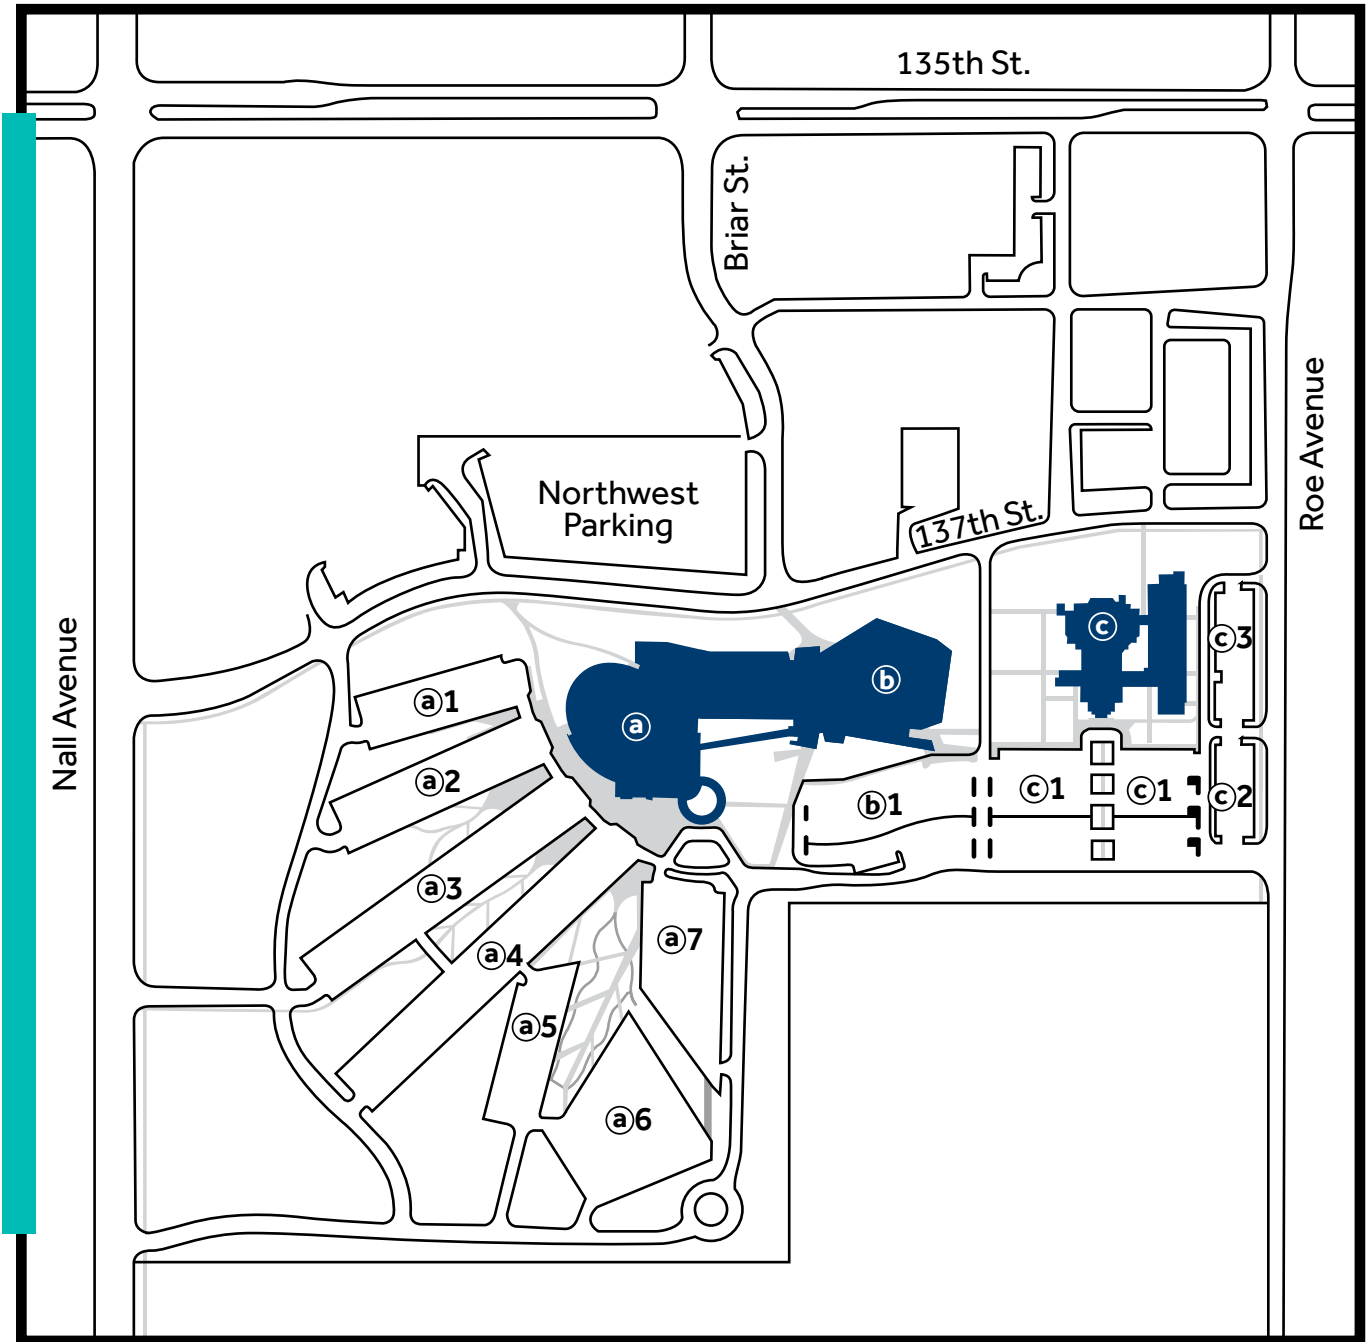

Parking Map

Resurrection
LEAWOOD

BUILDING

a

RESURRECTION, A UNITED METHODIST CHURCH

UPPER LEVEL

MAIN LEVEL

LOWER LEVEL

BUILDING

UPPER LEVEL

MAIN LEVEL

LOWER LEVEL